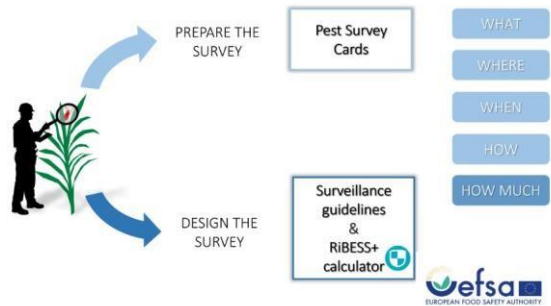

The EFSA Pest Surveillance Toolkit

Statistically sound and risk-based surveillance

WORKSHOP

“Risk based PEst Survey Tool- RiPEST”

Giovedì 9 novembre 2023

9:00-13:00

Evento online su piattaforma Teams

BTSF
ACADEMY