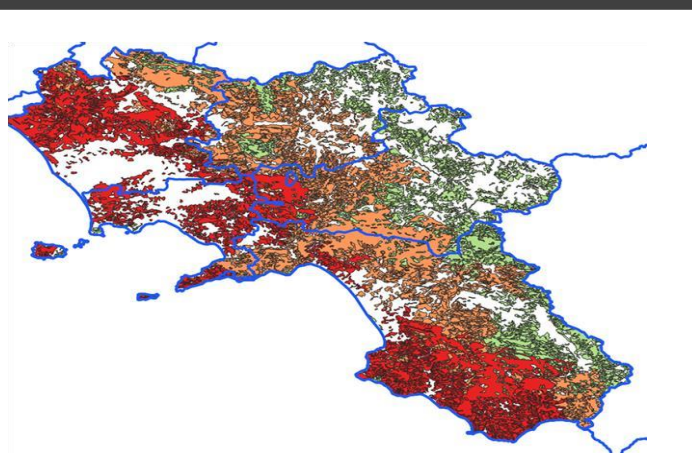

The EFSA Pest Surveillance Toolkit

Statistically sound and risk-based surveillance

WORKSHOP

“Risk based PEst Survey Tool- RiPEST”

Giovedì 9 novembre 2023

9:00-13:00

Evento online su piattaforma Teams

BTSF
ACADEMY